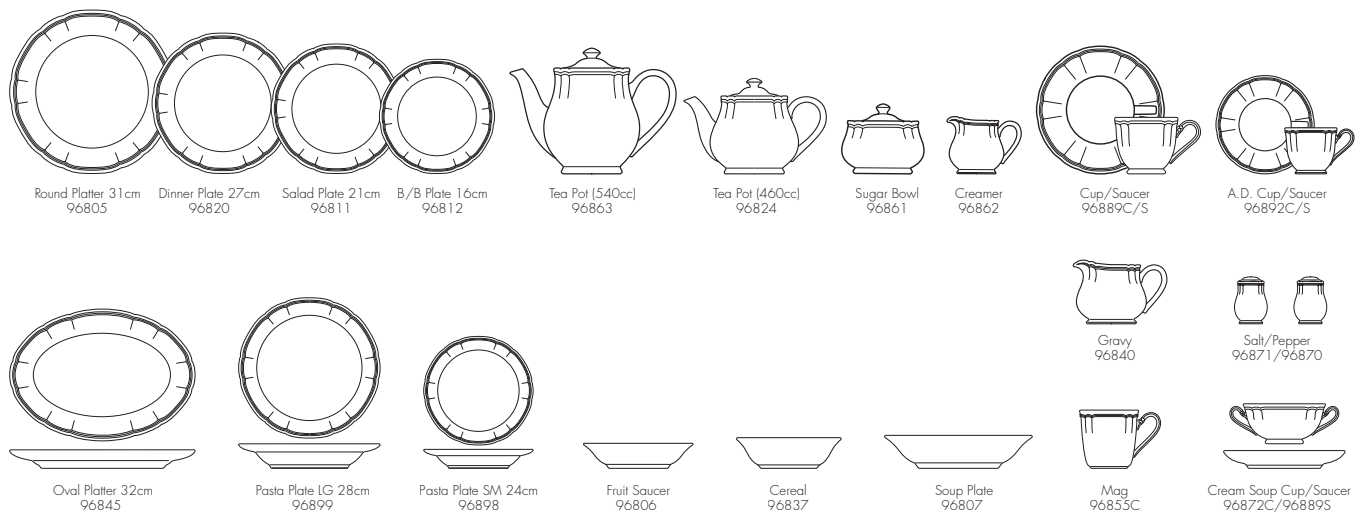

Provence

Noritake

NORITAKE CO., LIMITED

3-1-36, Noritake-shinmachi, Nishi-ku,
Nagoya, 451-8501 Japan
Tel : 81 52 561 7133, 7134, 7135
Fax: 81 52 561 0670
Email : ttomd1@n.noritake.co.jp
www.noritake.co.jp/eng/

New York, U.S.A.
Tel : 1 201 796 2222
Fax: 1 201 796 9155
www.noritakechina.com

Frankfurt, Germany
Tel : 49 6105 2092 18
Fax: 49 6105 2092 99
www.tableware-noritake.de

Sydney, Australia
Tel : 61 2 9316 7123
Fax: 61 2 9316 7085
www.noritake.com.au

Colombo, Sri Lanka
Tel : 94 66 22 44432
Fax: 94 66 22 44487