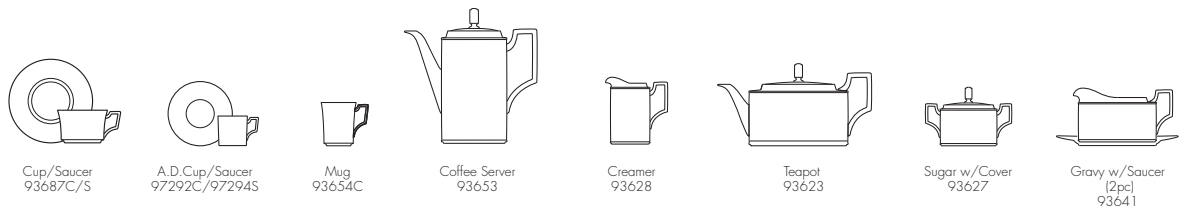

Sheer White

Bone China

Fine Dining

Patt.No 4839 , 4867 , 4886 , 4929, 4930 , 4941 and M/656

Patt.No 4913, 4945, 4956, 4957, 4958, 4959, 4966 and 4970

Patt.No 4913, 4945, 4956, 4957, 4958, 4959, 4966 and 4970