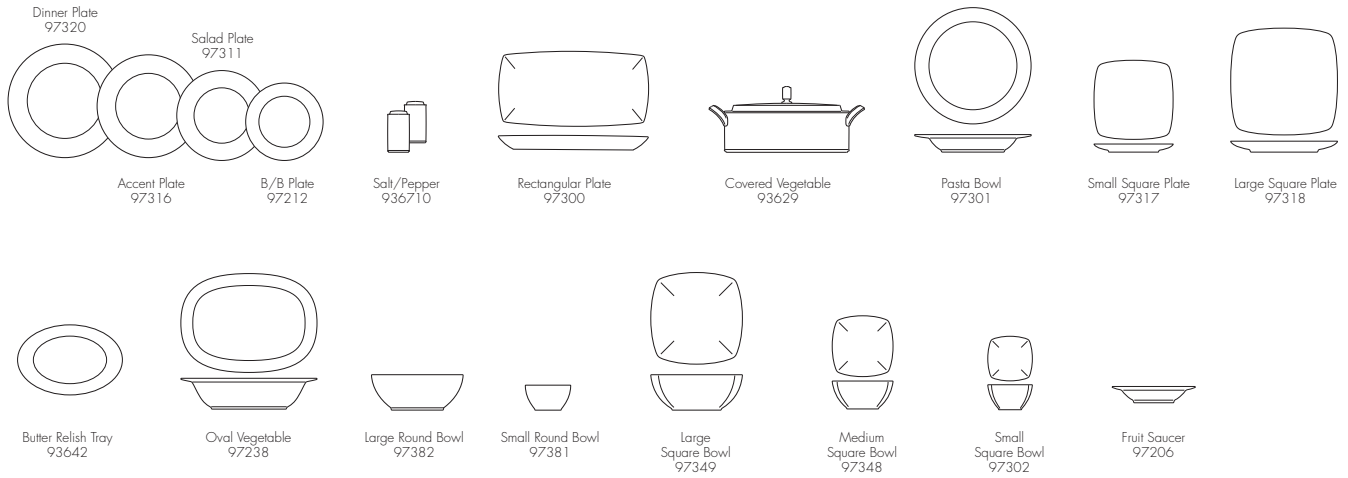

Bone China

Fine Dining