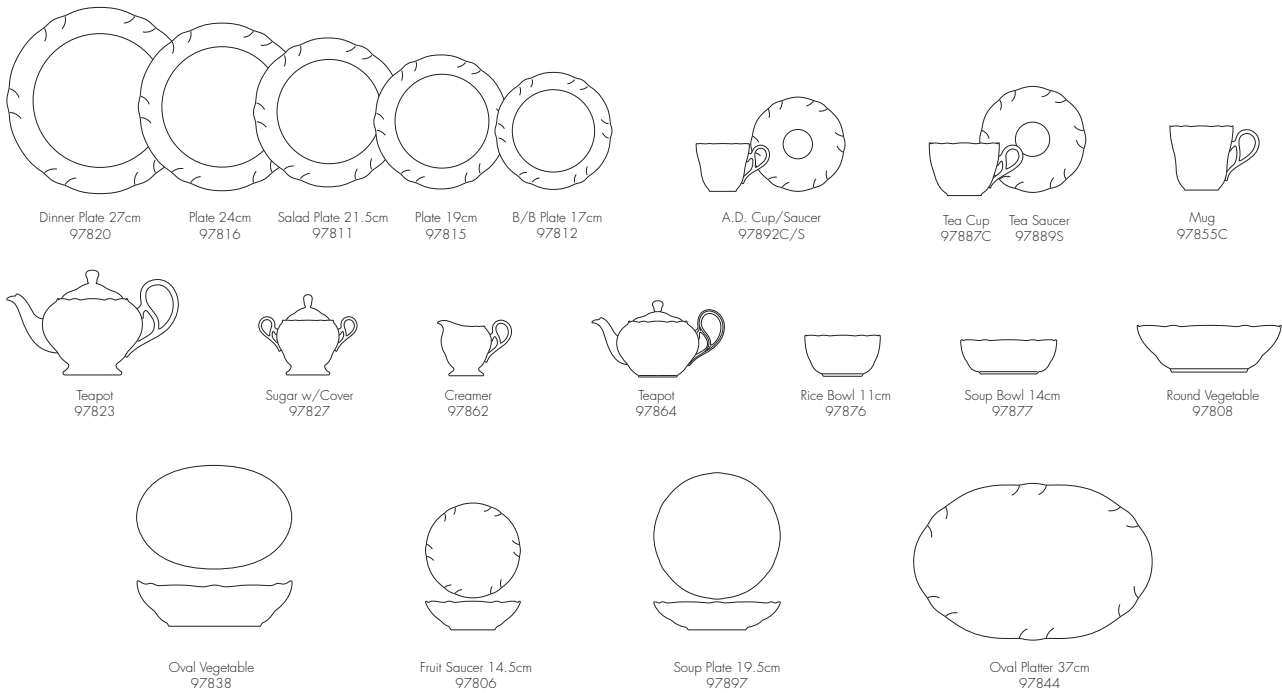

Casual Dining

English Herbs