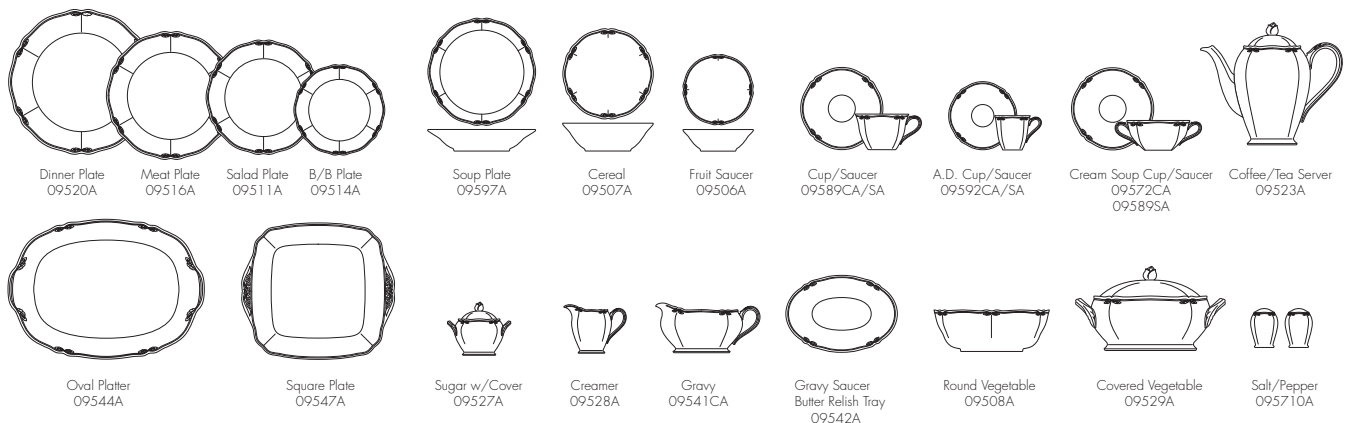

Premium White Porcelain

Grandir

Patt.No 10/561L, 10/582L, 1667, 1668, 1706 and 1707

Dinner Plate (Wide Rim) 94920 Dinner Plate (Narrow Rim) 94901 Salad Plate 94911 B/B Plate 94914

Patt.No 1664

Dinner Plate (Coupe) 94921 Salad Plate (Coupe) 94910 B/B Plate (Coupe) 94912