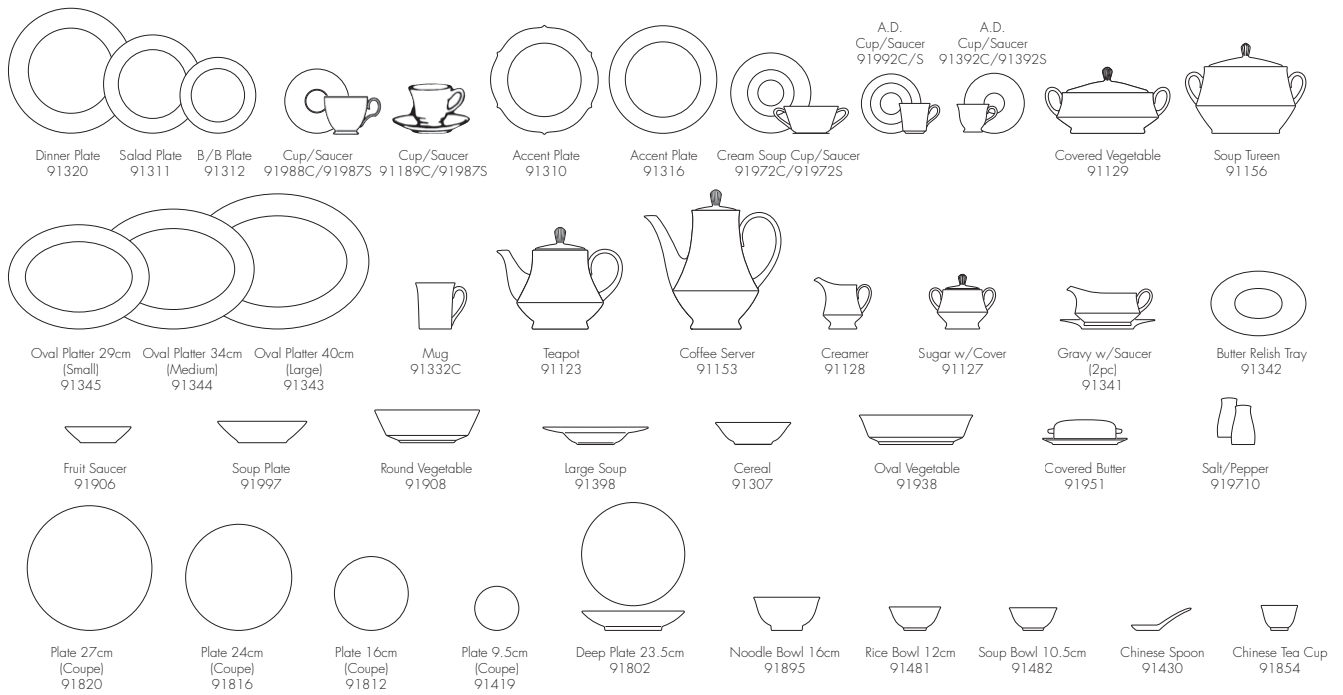

White Porcelain

Commander