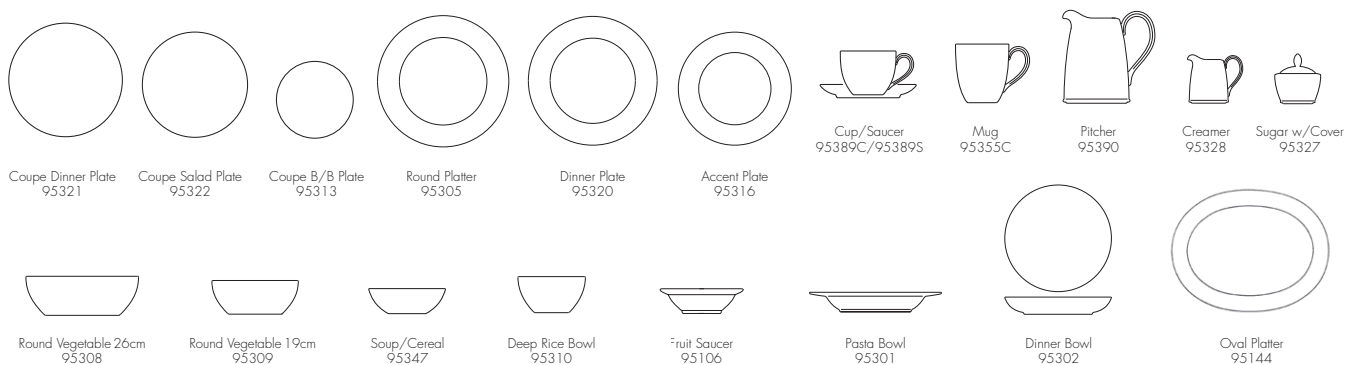

Hammock Collection