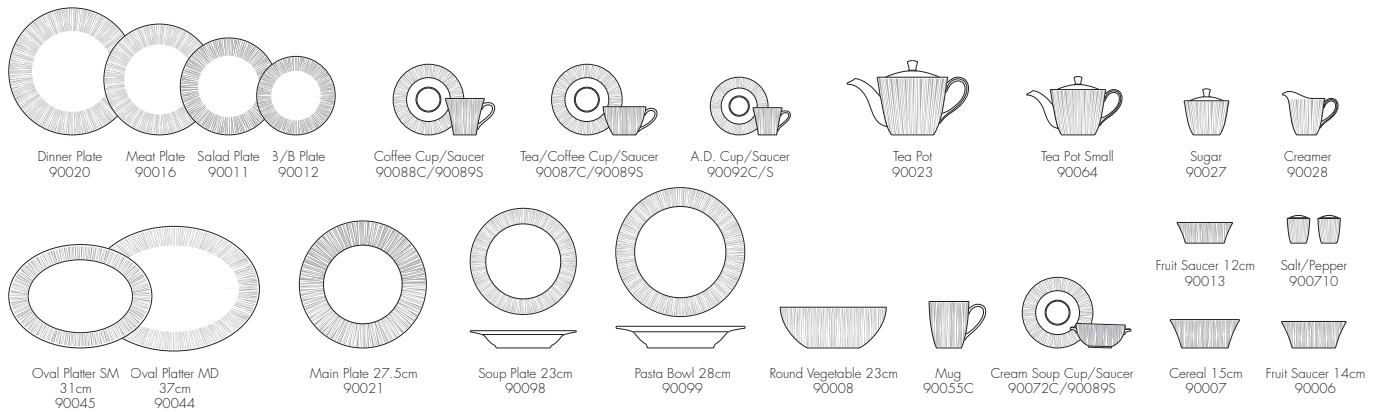

Casual Dining

Conifere