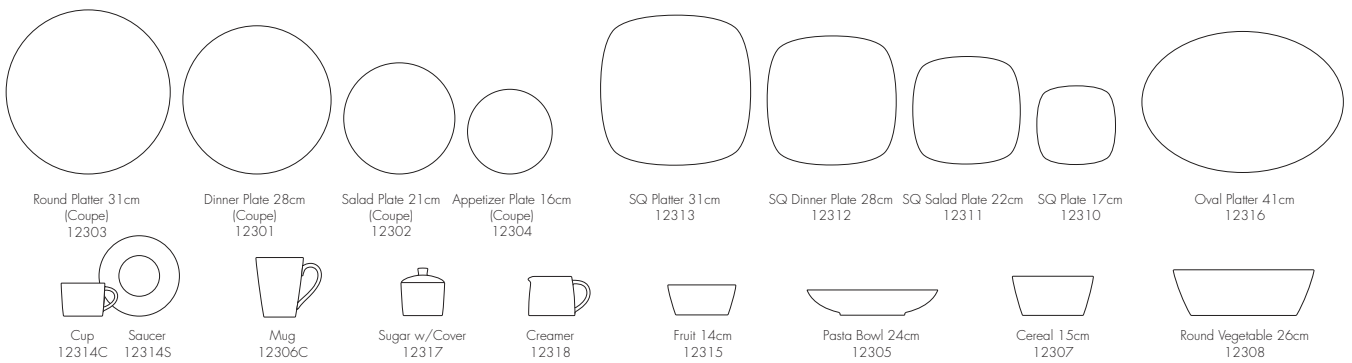

Colorscapes