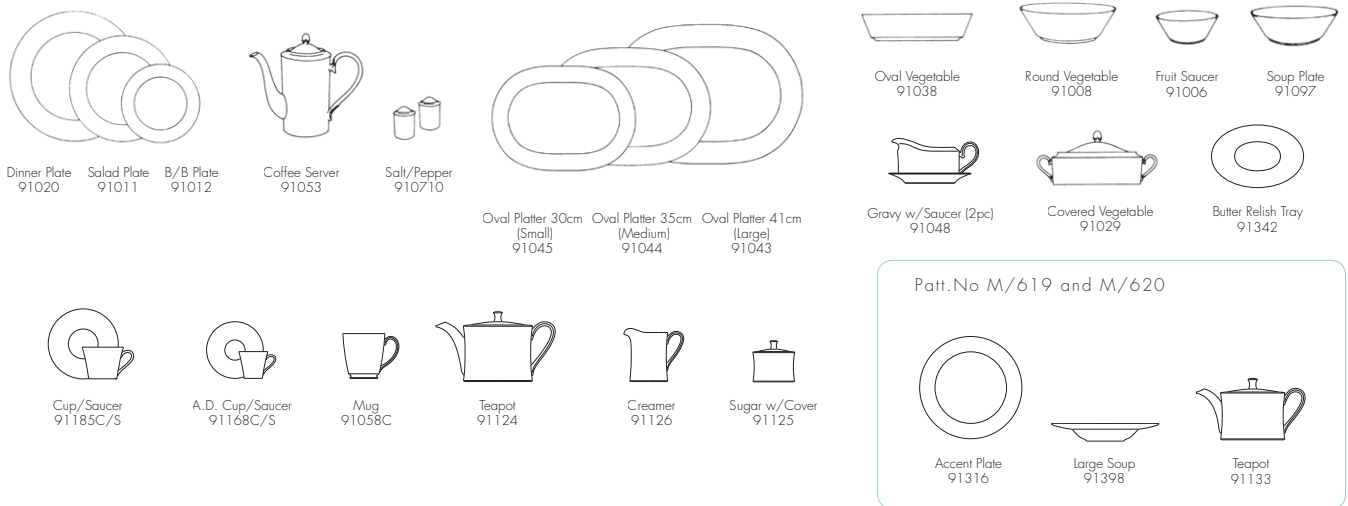

Blue Sorrentino/Carnivale