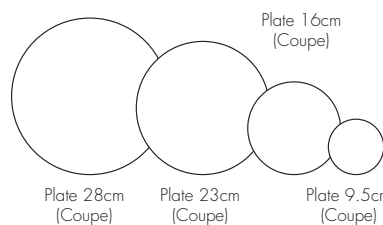

Asian Dining

Bone China

White Porcelain