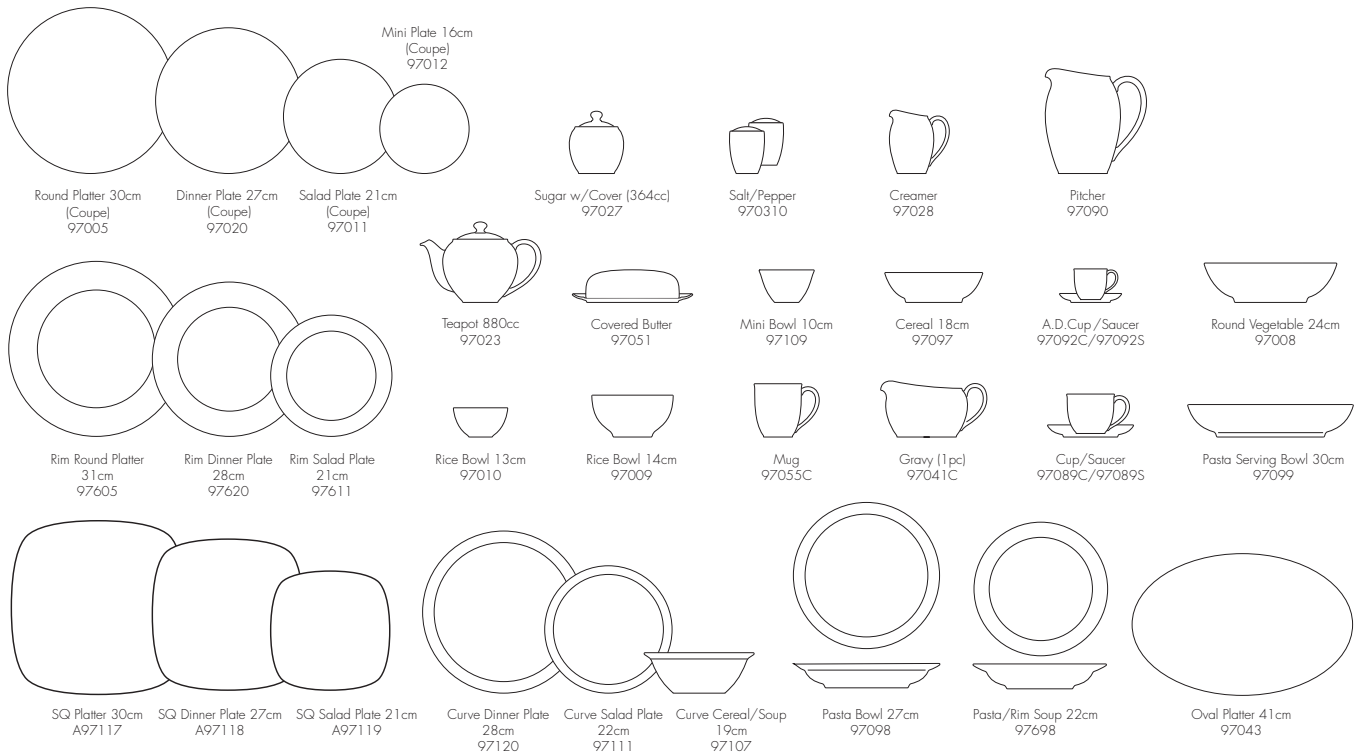

Plate 10cm 94809

Bowl 16cm 94895

Bowl 14cm 94893

Bowl 13cm 94806

Bowl 11cm 94894

Asian Tea Cup 94854C

Bowl 8cm 94861

Casual Dining

English Herbs

Blue Sorrentino/Carnivale

Hammock Collection

Casual Dining

Colorwave

Colorscapes

ColorTrio/ColorTex

Casual Dining