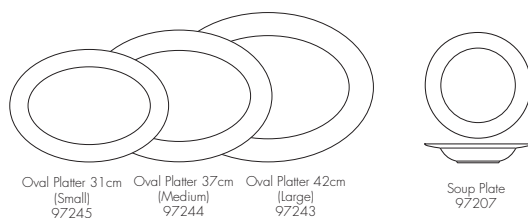

Patt.No M/656