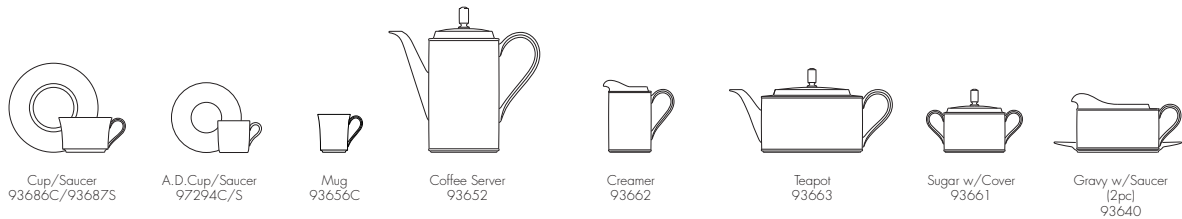

Sheer White

Bone China

Fine Dining

Patt.No 4839 , 4867 , 4886 , 4929, 4930 , 4941 and M/656

Patt.No 4913, 4945, 4956, 4957, 4958, 4959, 4966 and 4970

Patt.No 4913, 4945, 4956, 4957, 4958, 4959, 4966 and 4970