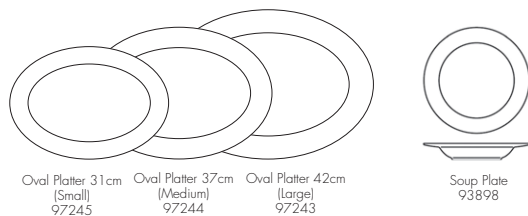

Patt.No 4913, 4945, 4956, 4957, 4958, 4959, 4966 and 4970