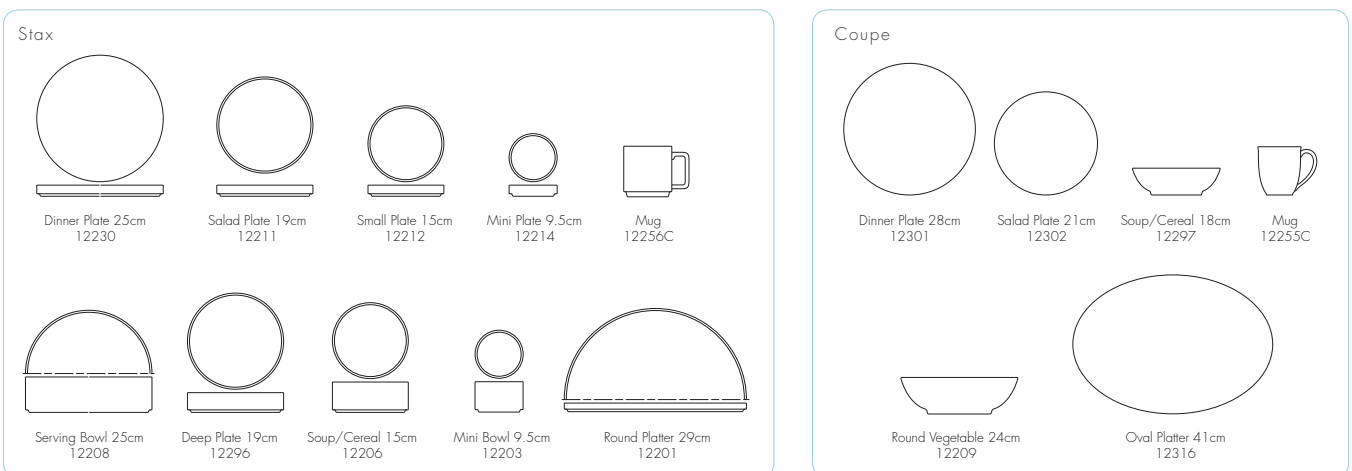

ColorTrio/ColorTex